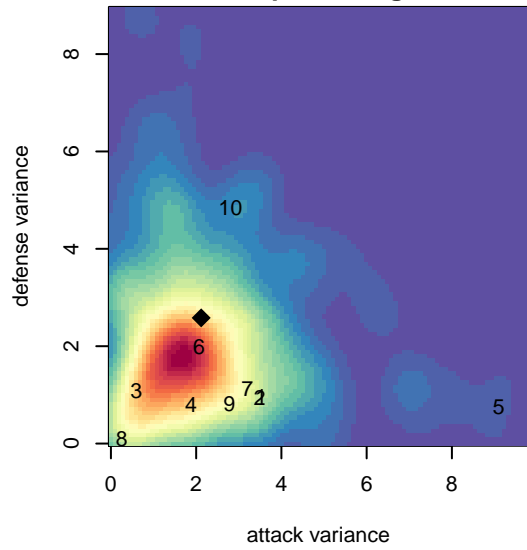

HSC Bayern Blue B03

Hillsboro SC
 Hillsboro, OR
 B03 total strength=1159
 attack=3.74 defense=3.21
 spr league = PTT Win B03 Div 2

alt names used:
 HSC Bayern 03B Blue
 HSC 03B Bayern Blue
 Hillsboro Soccer Club 03B Bayern Blue
 HSC 03B Bayern Blue

Venues played:
 2017 Seattle Cup BU15 Gold
 2017 Mt Hood Challenge U15 Silver
 2017 Portland Winter Showcase U15
 2017 PTT Winter B03 Division 2

HSC Bayern Blue B03
 Dots are actual minus expected GF (blue circles) and GA (red triangles).
 Blue line is smoothed change in attack strength. Red is smoothed change in defense strength.

**attack and defense variance (black dot)
relative to other teams
and top 10 in region**

**attack and defense rating
relative to others at age
and all opponents in last 13 months**

Performance relative to 13 month average