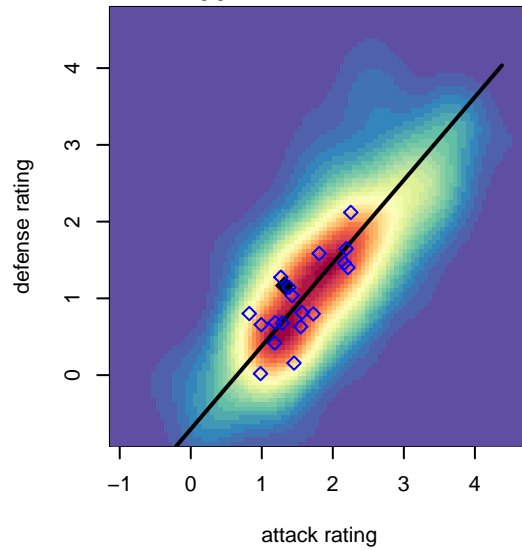

Venues played:
 2017 Seattle Cup BU15 Gold
 2017 Mt Hood Challenge U15 Silver
 2017 Portland Winter Showcase U15
 2017 PTT Winter B03 Division 2

HSC Bayern Blue B03
 Dots are actual minus expected GF (blue circles) and GA (red triangles).
 Blue line is smoothed change in attack strength. Red is smoothed change in defense strength.

**attack and defense variance (black dot)
relative to other teams
and top 10 in region**

**attack and defense rating
relative to others at age
and all opponents in last 13 months**

Performance relative to 13 month average