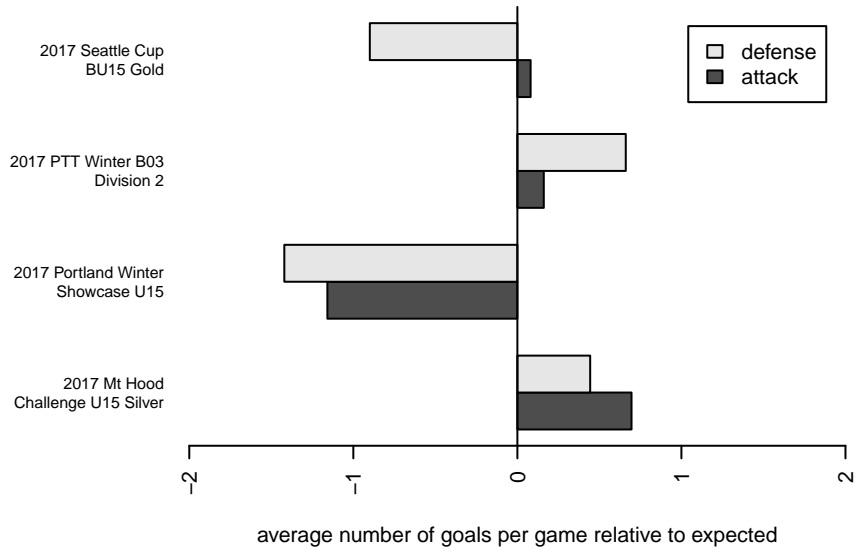

Venues played:
 2017 Seattle Cup BU15 Gold
 2017 Mt Hood Challenge U15 Silver
 2017 Portland Winter Showcase U15
 2017 PTT Winter B03 Division 2

HSC Bayern Blue B03
 Dots are actual minus expected GF (blue circles) and GA (red triangles).
 Blue line is smoothed change in attack strength. Red is smoothed change in defense strength.

**attack and defense variance (black dot)
relative to other teams
and top 10 in region**

**attack and defense rating
relative to others at age
and all opponents in last 13 months**

Performance relative to 13 month average