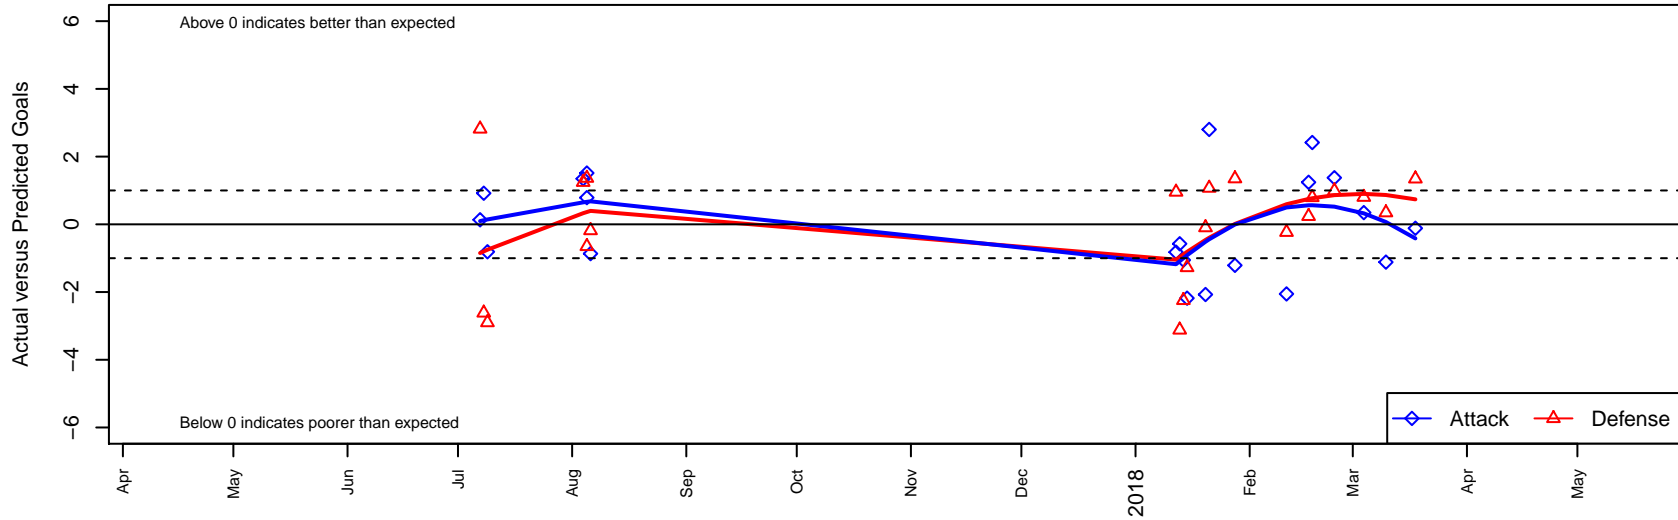

HSC Bayern Blue B03

Hillsboro SC
 Hillsboro, OR
 B03 total strength=1159
 attack=3.74 defense=3.21
 spr league = PTT Win B03 Div 2

alt names used:
 HSC Bayern 03B Blue
 HSC 03B Bayern Blue
 Hillsboro Soccer Club 03B Bayern Blue
 HSC 03B Bayern Blue

Venues played:
 2017 Seattle Cup BU15 Gold
 2017 Mt Hood Challenge U15 Silver
 2017 Portland Winter Showcase U15
 2017 PTT Winter B03 Division 2

HSC Bayern Blue B03
 Dots are actual minus expected GF (blue circles) and GA (red triangles).
 Blue line is smoothed change in attack strength. Red is smoothed change in defense strength.

**attack and defense variance (black dot)
relative to other teams
and top 10 in region**

**attack and defense rating
relative to others at age
and all opponents in last 13 months**

Performance relative to 13 month average