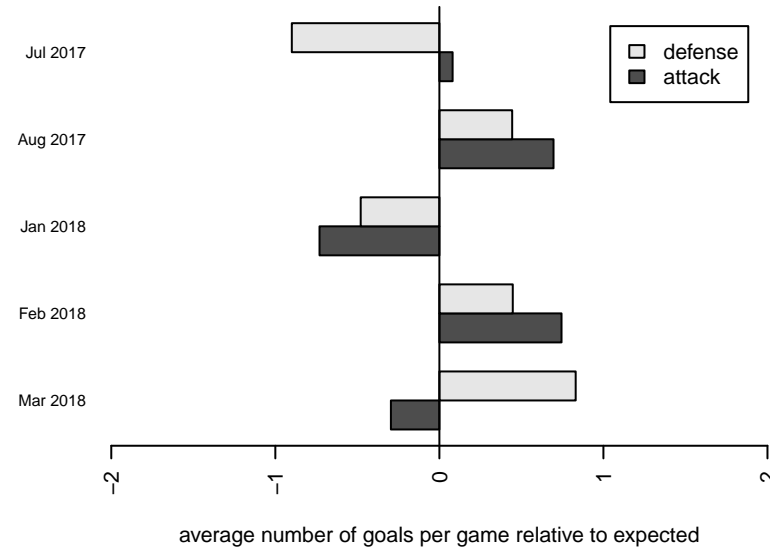

Performance relative to 13 month average